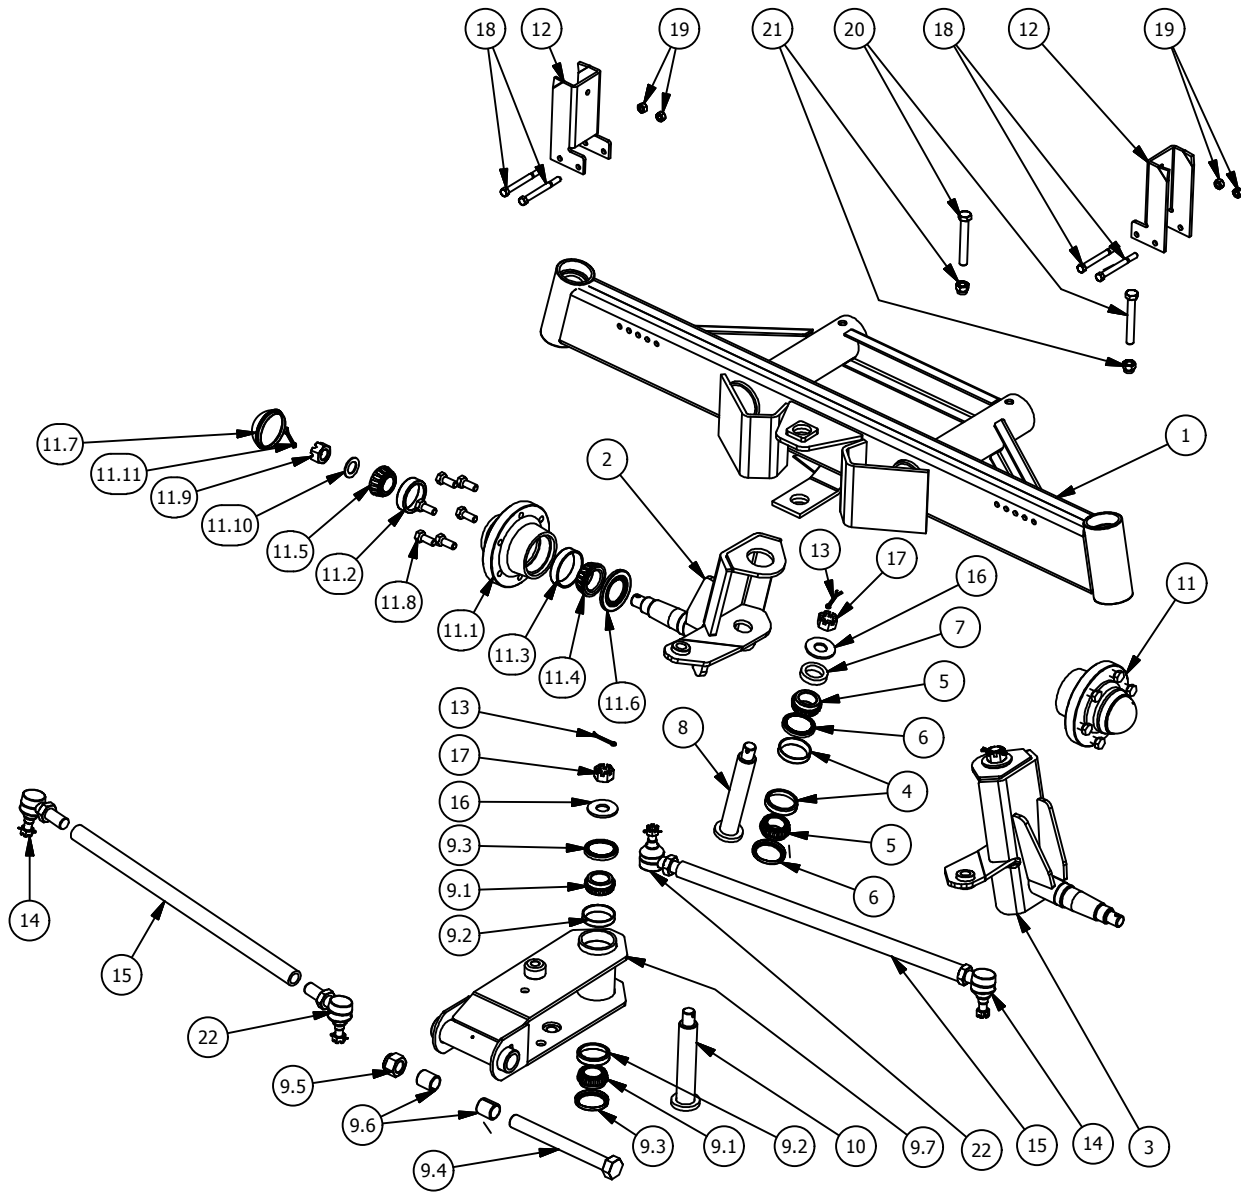

2006/2007/2008/2009/2010

MODEL 185 Front Axle

HORST WAGONS

2006/2007/2008/2009/2010
MODEL 185 Front Axle

Complete 185 Front Axle Parts List			
ITEM	QTY	Part Number	DESCRIPTION
1	1	22-1634	185 Front Axle Assembly
2	1	11-1548	Steering Spindle Assembly (Front Right)
3	1	11-1549	Steering Spindle Assembly (Front Left)
4	4	11-1009	Cup (13620)
5	4	11-1010	Cone (13686)
6	4	11-1011	Seal (CR20952)
7	2	22-1529	Spacer Bushing (1.5" ID x 2.25" OD x .5")
8	2	22-1441	Spindle Pin Assembly
9.1	2	11-1010	Cone (13686)
9.2	2	11-1009	Cup (13620)
9.3	2	11-1011	Seal (CR20952)
9.4	1	11-1059	1-1/8 x 10-3/8 Bolt Gr.2
9.5	1	11-1060	1-1/8 Lock Nut
9.6	2	11-1054	Bushing(1-3/8 x 1-1/8 x 1-1/2)
9.7	1	22-1547	185 Tongue Bracket (2007 & Newer)
10	1	22-1055	Timkin Bolt
11	2	33-1072	Hub c/w Parts (W-6000)
11.1	1	11-1071	Hub (W-6000)
11.2	1	11-1076	[Cup(25821)]
11.3	1	11-1075	[Cup(25520)]
11.4	1	11-1074	[Cone(25590)]
11.5	1	11-1077	[Cone(25877)]
11.6	1	11-1073	[Seal(CR20148)]
11.7	1	11-1078	Dust Cap (D-6000)
11.8	6	11-1049	Wheel Bolt (9/16 x 1-3/4)
11.9	1	11-1051	1" Slotted Hex Nut (1-14)
11.10	1	11-1050	1" Washer (1-0)
11.11	1	11-1016	3/16 x 2 Cotter Pin
12	2	22-1022	Stake Post
13	3	11-1016	3/16 x 2 Cotter Pin
14	2	11-1104	ES176XHD Rod End L Thread
15	2	22-1646	Tie Rod (27.5") (2007 & Newer)
16	3	11-1376	1" Washer
17	3	11-1081	1" Heavy Hex Slotted Nut
18	4	11-1023	7/16 x 4 1/2 Bolt & Nut
19	4	11-1635	7/16" Nut
20	2	11-1025	5/8 x 4 1/2 Hex Bolt & Locknut
21	2	11-1026	5/8 Lock Nut
22	2	11-1103	ES176XHD Rod End R Thread