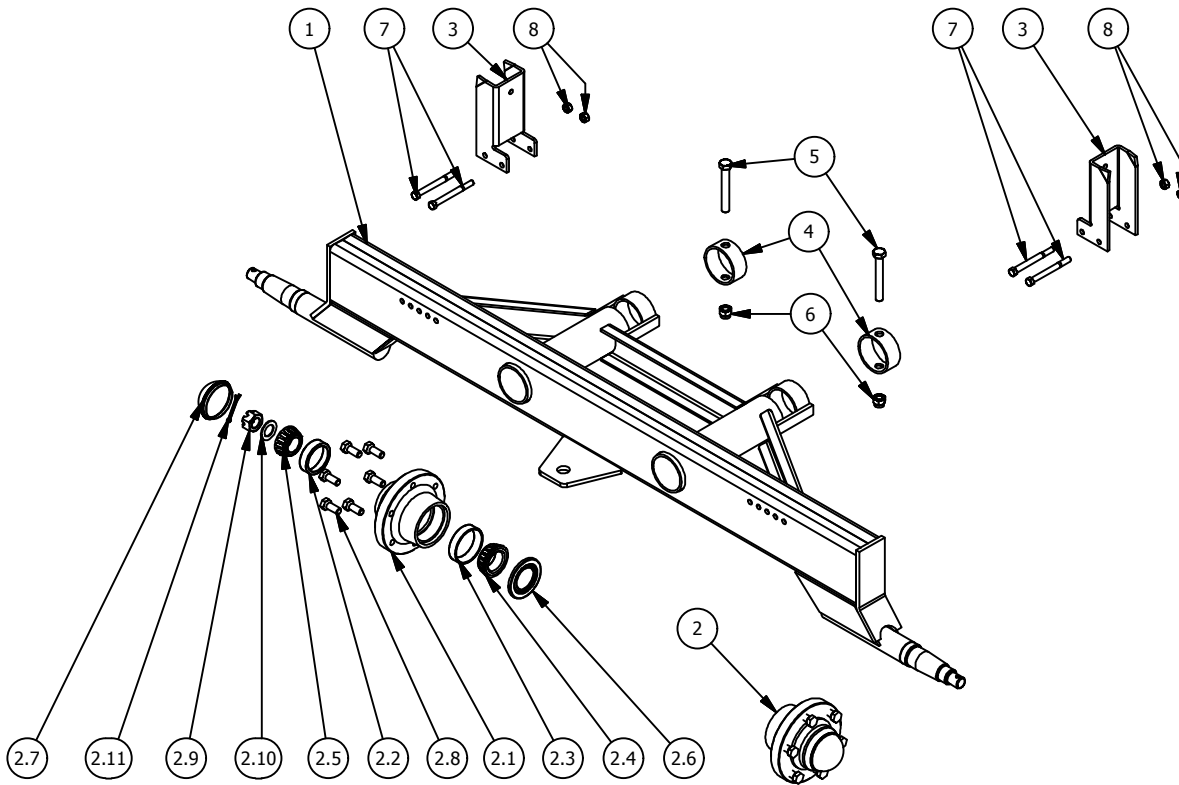

2006/2007/2008/2009/2010

MODEL 185 Front Axle

HORST WAGONS

2006/2007/2008/2009/2010
MODEL 185 Front Axle

Complete 185 Front Axle Parts List			
ITEM	QTY	Part Number	DESCRIPTION
1	1	22-1634	185 Front Axle Assembly
2	1	11-1548	Steering Spindle Assembly (Front Right)
3	1	11-1549	Steering Spindle Assembly (Front Left)
4	4	11-1009	Cup (13620)
5	4	11-1010	Cone (13686)
6	4	11-1011	Seal (CR20952)
7	2	22-1529	Spacer Bushing (1.5" ID x 2.25" OD x .5")
8	2	22-1441	Spindle Pin Assembly
9.1	2	11-1010	Cone (13686)
9.2	2	11-1009	Cup (13620)
9.3	2	11-1011	Seal (CR20952)
9.4	1	11-1059	1-1/8 x 10-3/8 Bolt Gr.2
9.5	1	11-1060	1-1/8 Lock Nut
9.6	2	11-1054	Bushing(1-3/8 x 1-1/8 x 1-1/2)
9.7	1	22-1547	185 Tongue Bracket (2007 & Newer)
10	1	22-1055	Timkin Bolt
11	2	33-1072	Hub c/w Parts (W-6000)
11.1	1	11-1071	Hub (W-6000)
11.2	1	11-1076	[Cup(25821)]
11.3	1	11-1075	[Cup(25520)]
11.4	1	11-1074	[Cone(25590)]
11.5	1	11-1077	[Cone(25877)]
11.6	1	11-1073	[Seal(CR20148)]
11.7	1	11-1078	Dust Cap (D-6000)
11.8	6	11-1049	Wheel Bolt (9/16 x 1-3/4)
11.9	1	11-1051	1" Slotted Hex Nut (1-14)
11.10	1	11-1050	1" Washer (1-0)
11.11	1	11-1016	3/16 x 2 Cotter Pin
12	2	22-1022	Stake Post
13	3	11-1016	3/16 x 2 Cotter Pin
14	2	11-1104	ES176XHD Rod End L Thread
15	2	22-1646	Tie Rod (27.5") (2007 & Newer)
16	3	11-1376	1" Washer
17	3	11-1081	1" Heavy Hex Slotted Nut
18	4	11-1023	7/16 x 4 1/2 Bolt & Nut
19	4	11-1635	7/16" Nut
20	2	11-1025	5/8 x 4 1/2 Hex Bolt & Locknut
21	2	11-1026	5/8 Lock Nut
22	2	11-1103	ES176XHD Rod End R Thread